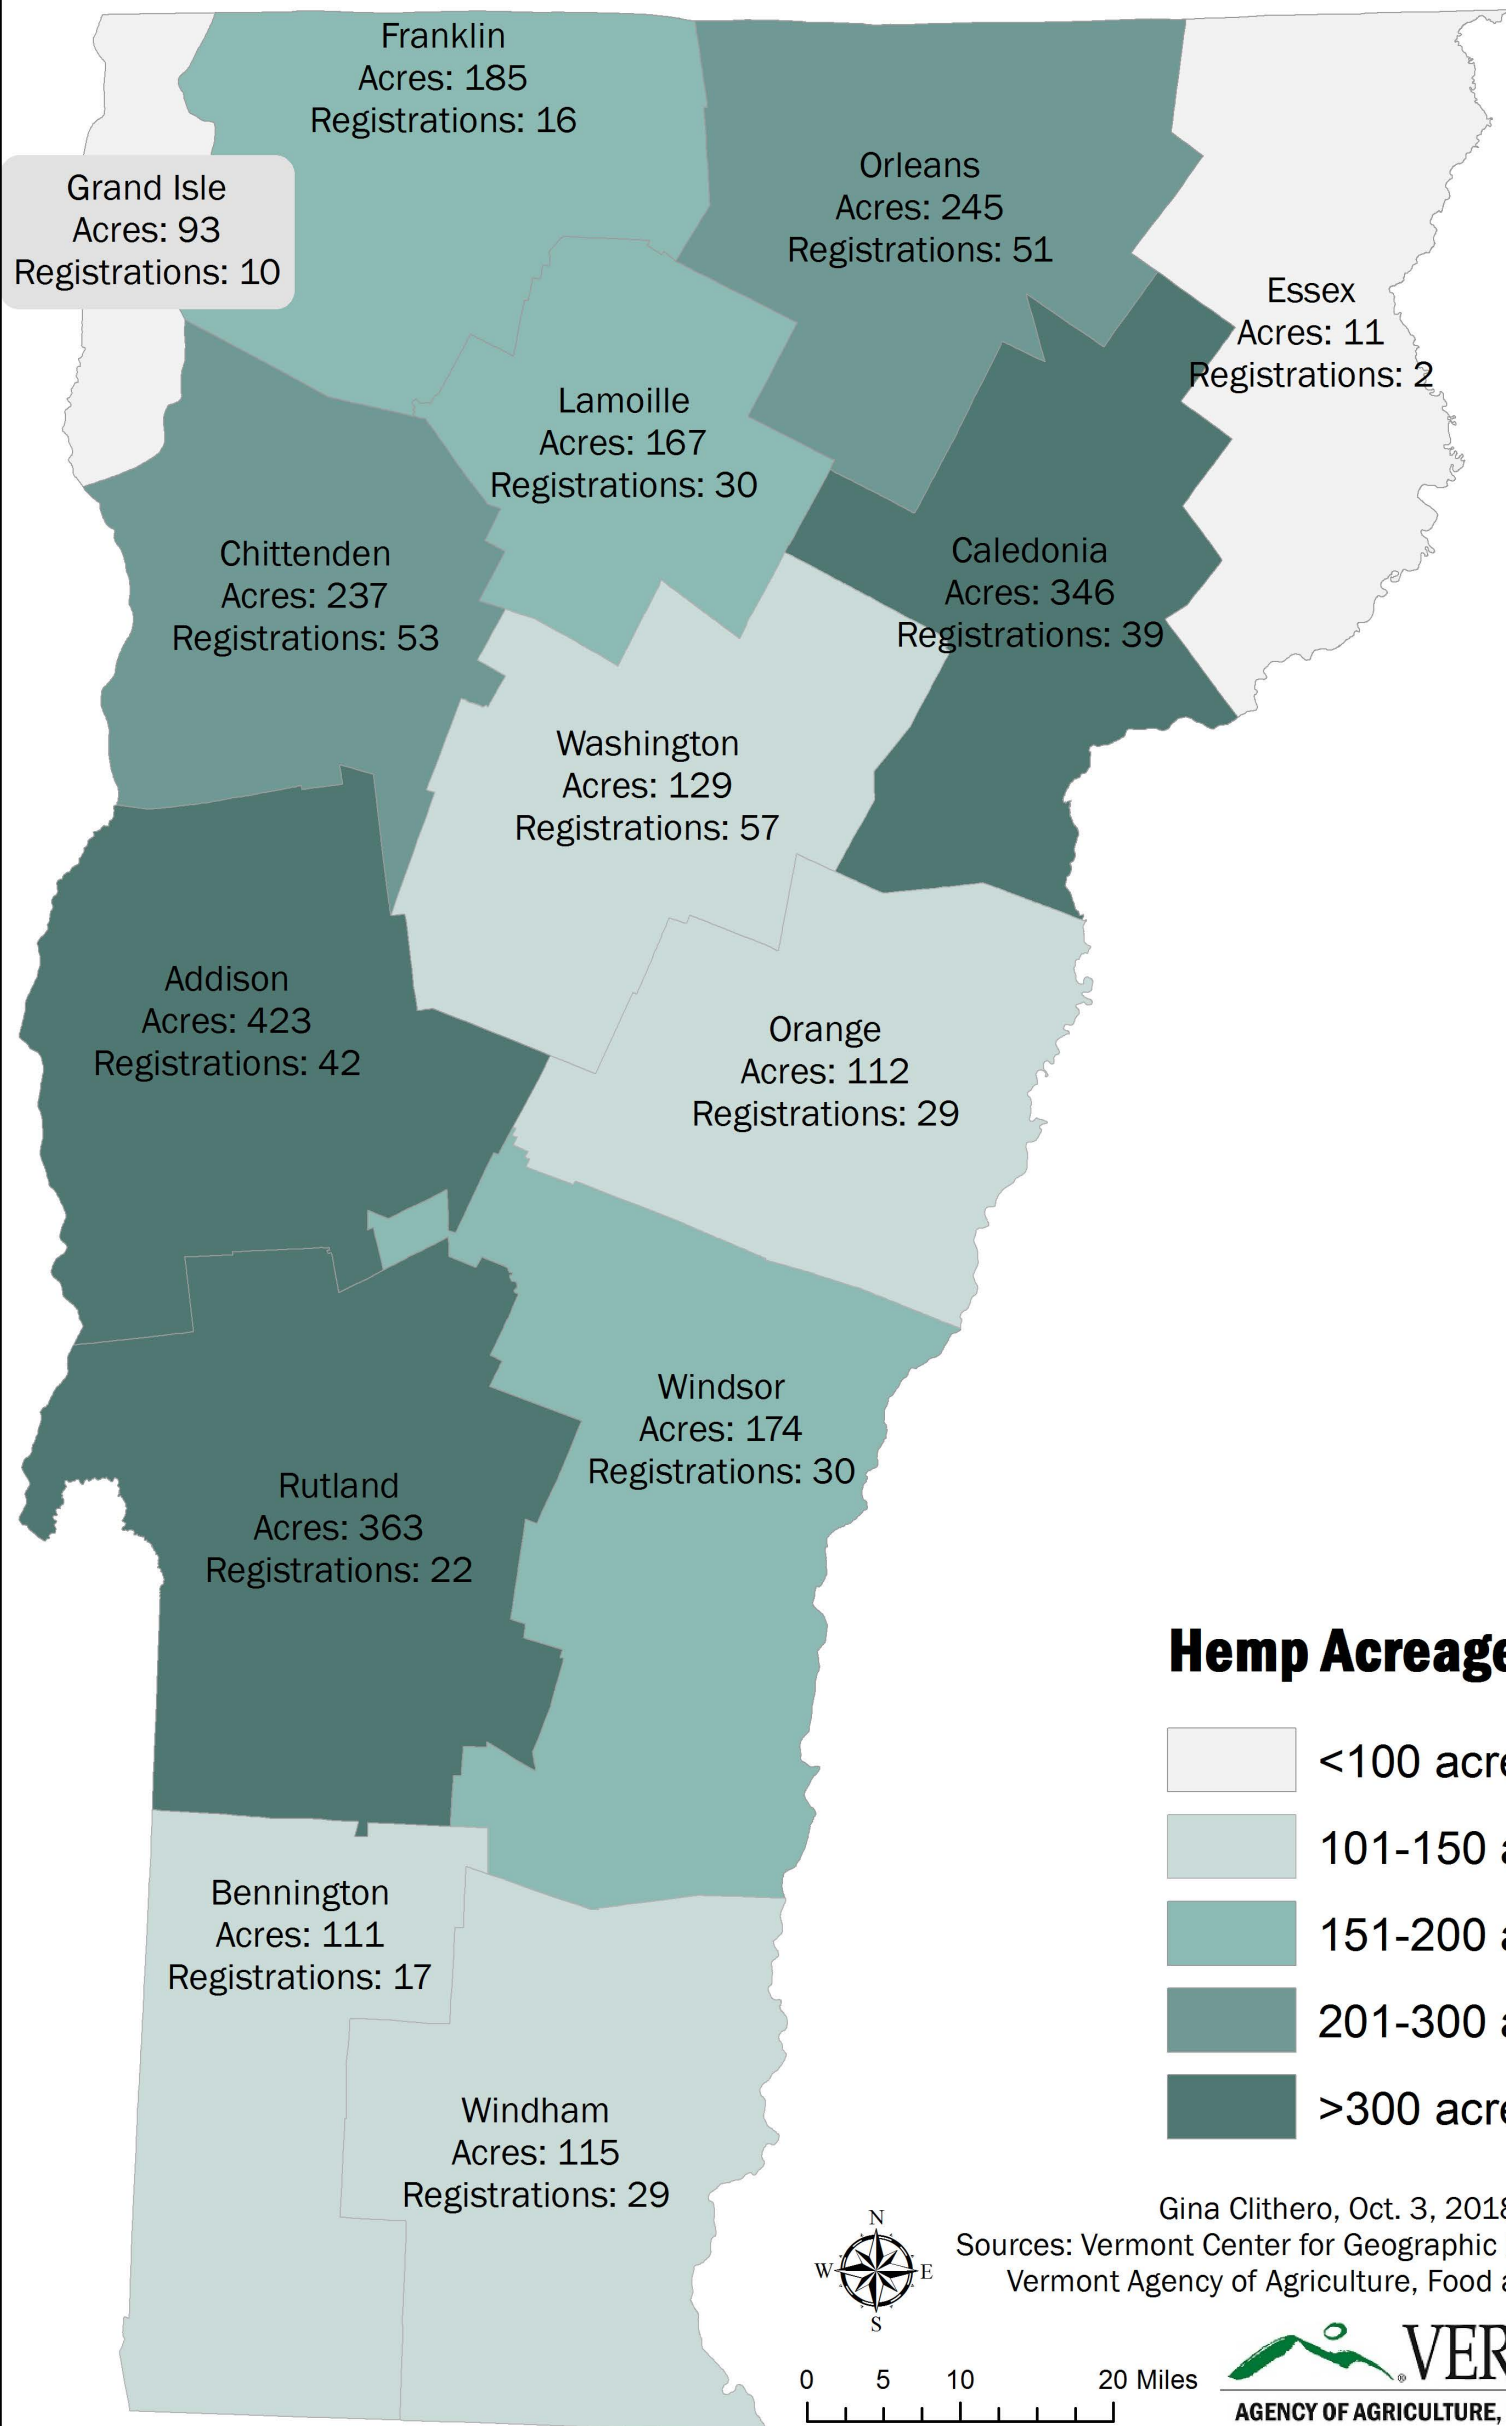

Registered Hemp Growers and Acreage in Production

Hemp Acreage

Gina Clithero, Oct. 3, 2018

Sources: Vermont Center for Geographic Information and Vermont Agency of Agriculture, Food and Markets

0 5 10 20 Miles