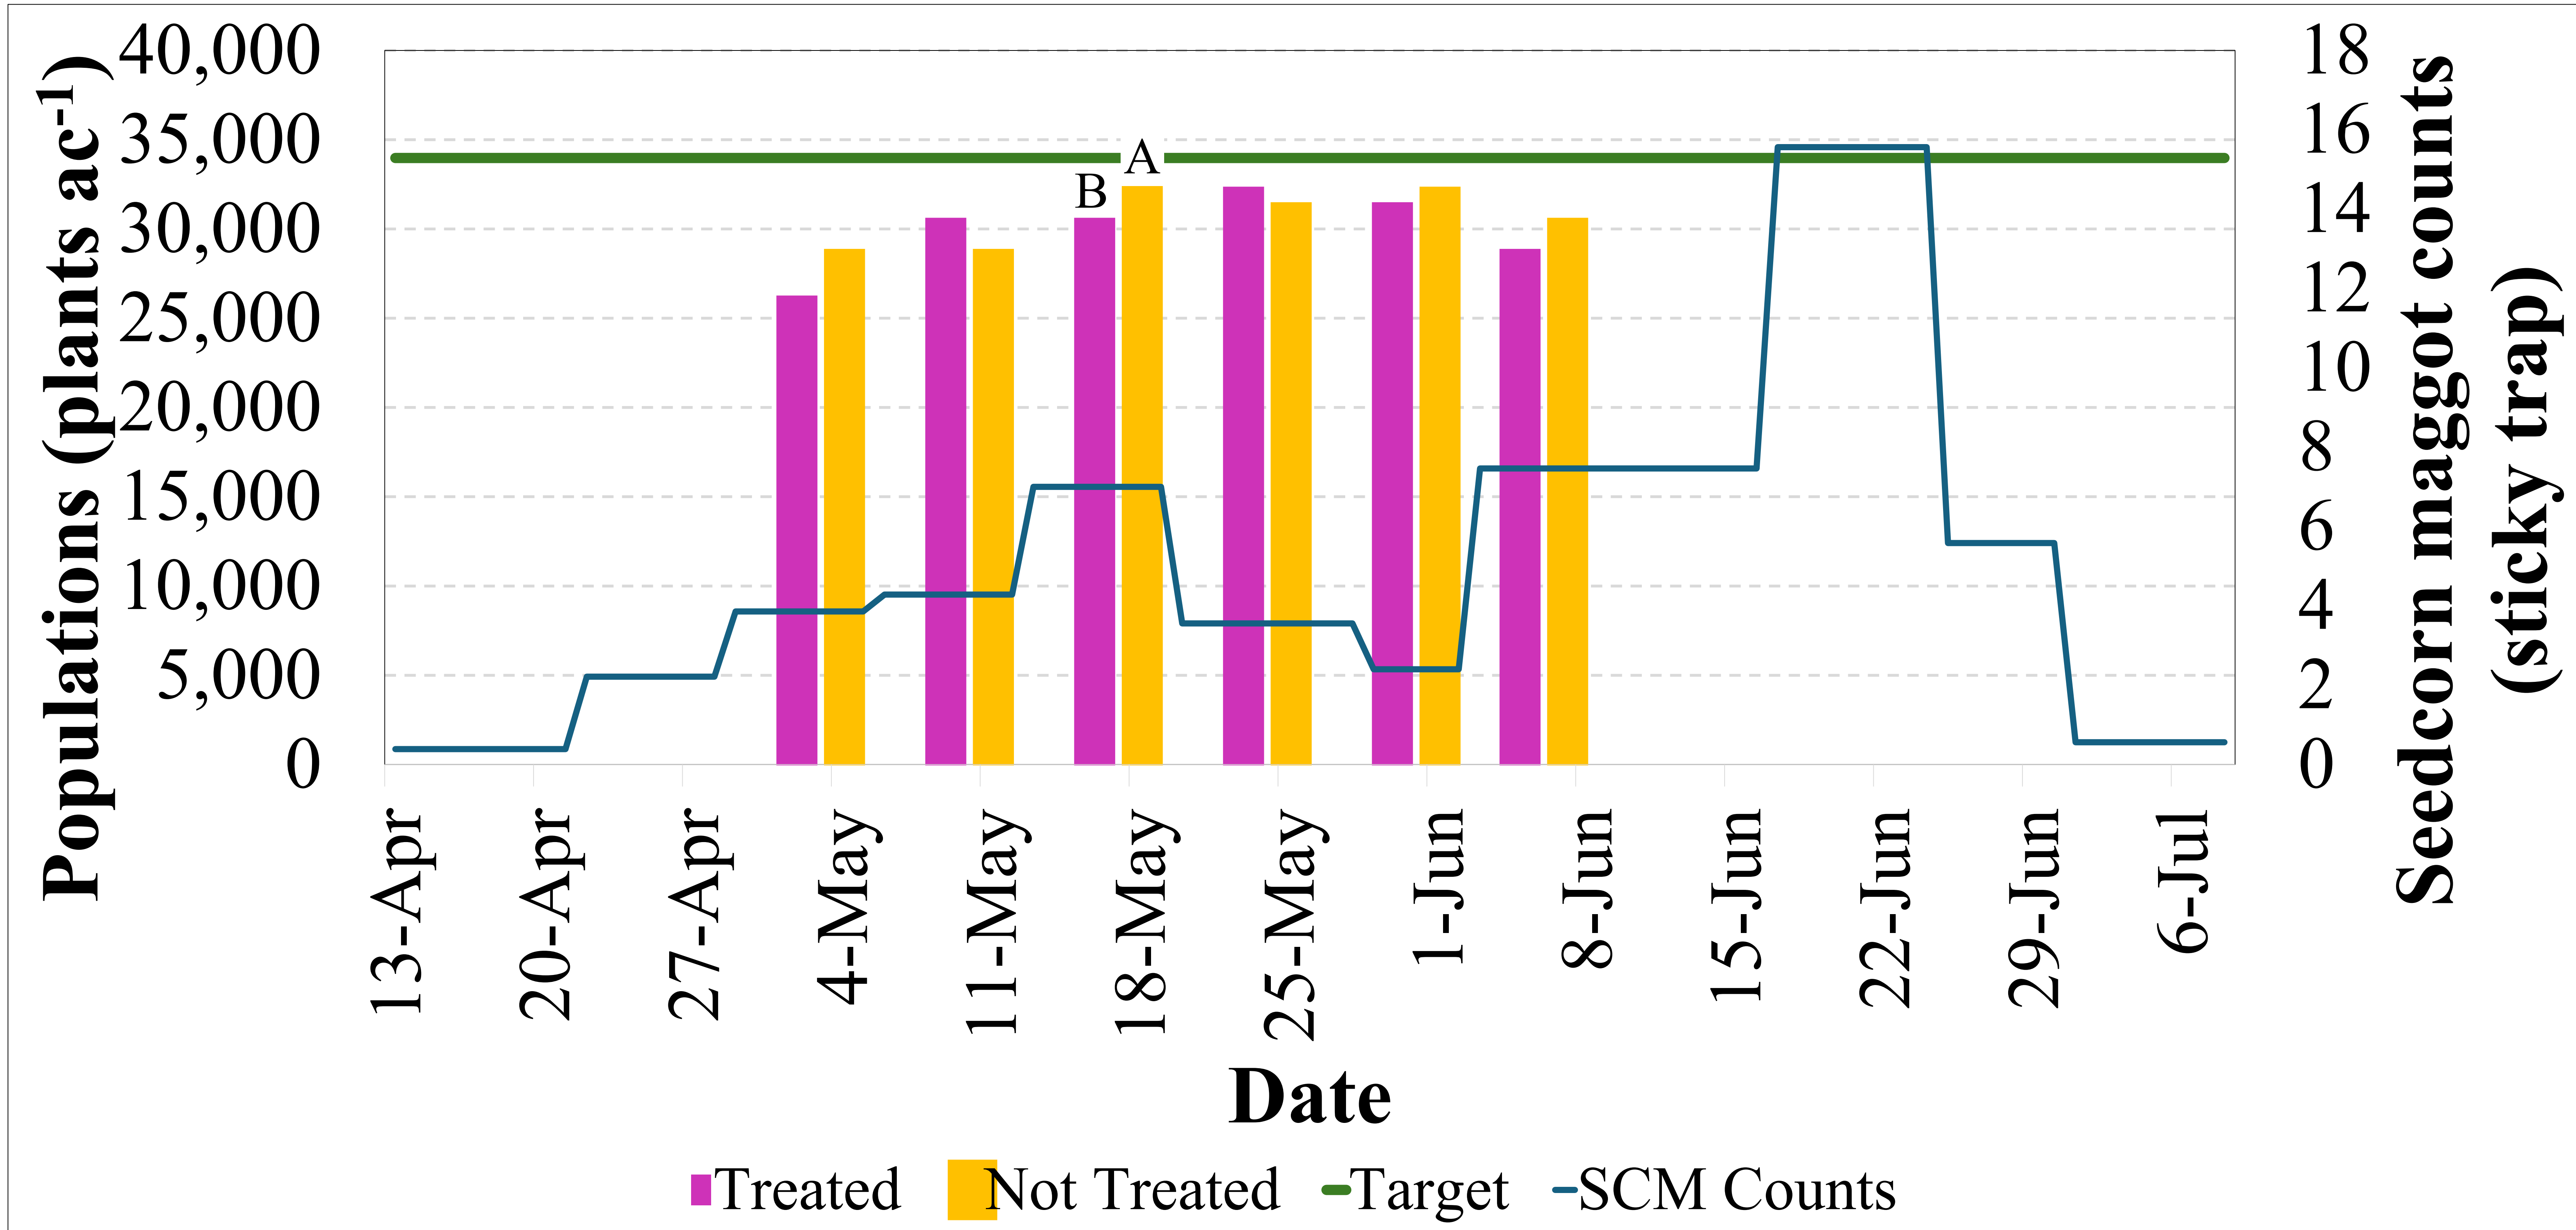

Incidence of pest damage by conservation practice, 2024

Corn populations and seedcorn maggot counts by date, 2024

Treatments that share a letter were not significantly different from one another ($p=0.10$).

Corn populations by seed treatment, 2024

Treatments that share a letter were not significantly different from one another ($p=0.10$).

Soybean populations by seed treatment, 2024

Treatments that share a letter were not significantly different from one another ($p=0.10$).